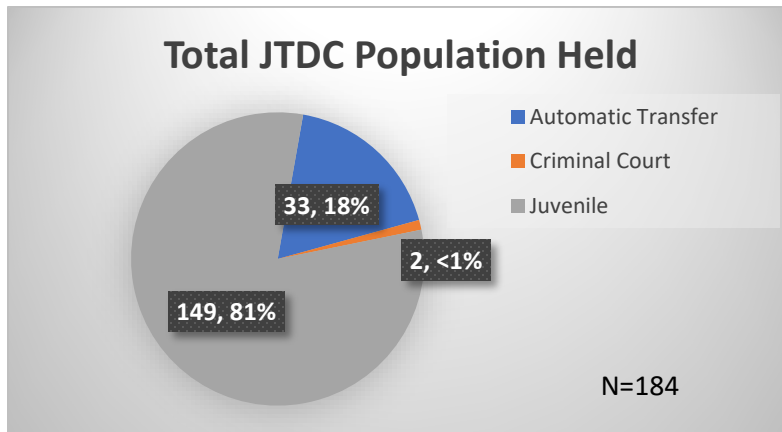

Daily Data Dashboard – September 7, 2023

Demographics for JTDC Population

Thursday Morning Midnight Count

Total # of probation Involved youth¹: 1,303

¹ Probation Active: Any youth who is pending sentencing with an active social history, has been formally placed on probation or supervision with Cook County Juvenile Probation on the date of the report.

*Age, Gender and Race for Criminal Court population (N=2) is not represented in this report.

Data sources: cFive Supervisor – Probation Population and RMIS – JTDC Population

Daily Data Dashboard – September 7, 2023
Demographics for JTDC Population
Thursday Morning Midnight Count