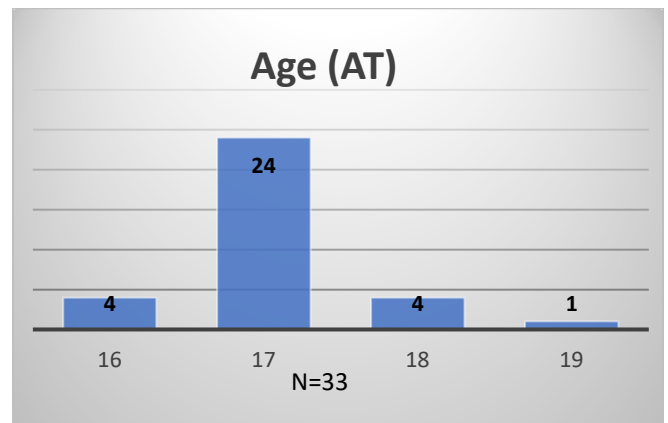

Daily Data Dashboard – September 7, 2023

Demographics for JTDC Population

Thursday Morning Midnight Count

Total # of probation Involved youth¹: 1,303

¹ Probation Active: Any youth who is pending sentencing with an active social history, has been formally placed on probation or supervision with Cook County Juvenile Probation on the date of the report.

*Age, Gender and Race for Criminal Court population (N=2) is not represented in this report.

Data sources: cFive Supervisor – Probation Population and RMIS – JTDC Population

Daily Data Dashboard – September 7, 2023
Demographics for JTDC Population
Thursday Morning Midnight Count