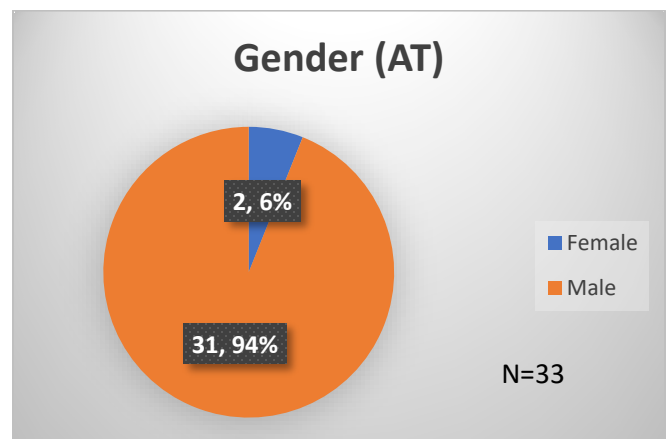

Daily Data Dashboard – September 7, 2023

Demographics for JTDC Population

Thursday Morning Midnight Count

Total # of probation Involved youth¹: 1,303

¹ Probation Active: Any youth who is pending sentencing with an active social history, has been formally placed on probation or supervision with Cook County Juvenile Probation on the date of the report.

*Age, Gender and Race for Criminal Court population (N=2) is not represented in this report.

Data sources: cFive Supervisor – Probation Population and RMIS – JTDC Population

Daily Data Dashboard – September 7, 2023
Demographics for JTDC Population
Thursday Morning Midnight Count