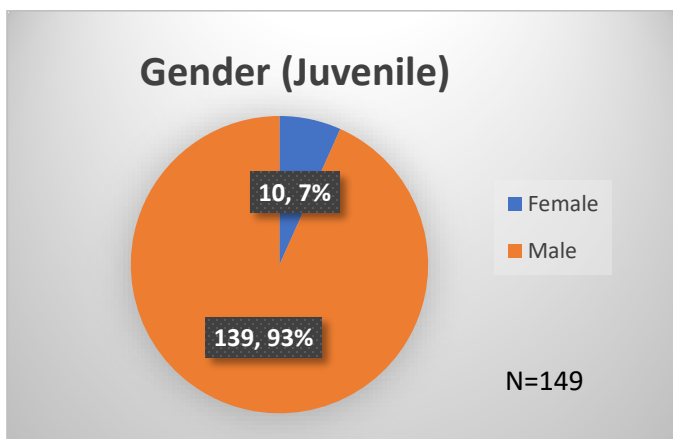

Daily Data Dashboard – September 7, 2023

Demographics for JTDC Population

Thursday Morning Midnight Count

Total # of probation Involved youth¹: 1,303

¹ Probation Active: Any youth who is pending sentencing with an active social history, has been formally placed on probation or supervision with Cook County Juvenile Probation on the date of the report.

*Age, Gender and Race for Criminal Court population (N=2) is not represented in this report.

Data sources: cFive Supervisor – Probation Population and RMIS – JTDC Population

Daily Data Dashboard – September 7, 2023
Demographics for JTDC Population
Thursday Morning Midnight Count