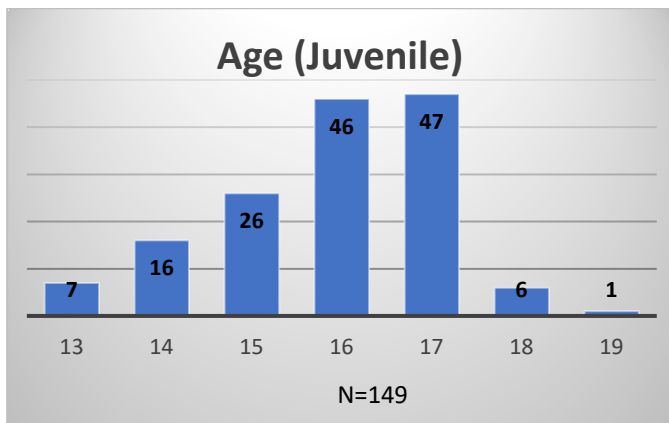

Daily Data Dashboard – September 7, 2023

Demographics for JTDC Population

Thursday Morning Midnight Count

Total # of probation Involved youth¹: 1,303

¹ Probation Active: Any youth who is pending sentencing with an active social history, has been formally placed on probation or supervision with Cook County Juvenile Probation on the date of the report.

*Age, Gender and Race for Criminal Court population (N=2) is not represented in this report.

Data sources: cFive Supervisor – Probation Population and RMIS – JTDC Population

Daily Data Dashboard – September 7, 2023
Demographics for JTDC Population
Thursday Morning Midnight Count